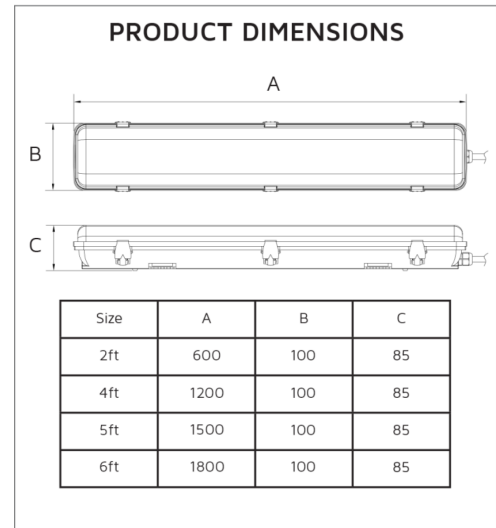

Technical Specifications

Input Voltage (AC)	220-240V
Power Factor	>0.90
Luminaire Efficacy	130lm/W
LED Manufacturer	Jingrui
LED Type	SMD 2835
No. of LEDs	480
Driver Manufacturer	BOKE
Driver Output Voltage (DC)	24-42V
Total Circuit Power (W)	62W/80W
Electrical Class	1
Colour Rendering	>80 CRI
Lamp Viewing Angle	120°
Dimmable	No
Flicker-Free	Yes
Operating Temp.	0°C to +45°C
Lifespan LM80	50,000 Hours
UGR Rating	More than 22
Weight	2.740Kg
Manufacturer	Senselight
Fire Rating	V2
Hours Maintained	3H
Self Test	No
Housing Colour	Grey
Housing Material	Polycarbonate
Battery Pack	LiFePO4
Diffuser Material	Polycarbonate
Dimming Input Type	0-10V as Standard
Emergency Kit	3 Year Warranty
Emergency Operation	>3H
Emergency Pack	Streamer

Other Options

Description	
NET-41-11-11	Hilton NCF Tri-Colour 1800mm (6ft) 62W/80W Standard
NET-41-12-11	Hilton NCF Tri-Colour 1800mm (6ft) 62W/80W Emergency
NET-41-12-13	Hilton NCF Tri-Colour 1800mm (6ft) 62W/80W Self Test Emergency
NET-41-11-21	Hilton NCF Tri-Colour 1800mm (6ft) 80W Dimmable one4all
NET-41-12-15	Hilton NCF Tri-Colour 1800mm (6ft) 80W Dimmable Emergency
NET-41-12-21	Hilton NCF Tri-Colour 1800mm (6ft) 80W Dimmable DALI Emergency
NET-41-11-67	Hilton NCF Tri-Colour 1800mm (6ft) 62W/80W Step Dimming PIR Sensor
NET-41-12-67	Hilton NCF Tri-Colour 1800mm (6ft) 62W/80W Step Dimming PIR Sensor Emergency
NET-41-11-89	Hilton NCF Tri-Colour 1800mm (6ft) 62W/80W Step Dimming Microwave Sensor
NET-41-12-89	Hilton NCF Tri-Colour 1800mm (6ft) 62W/80W Step Dimming Microwave Sensor Emergency

NET LED Lighting

Buckingham Business Park, 300 Anderson Road,
Swavesey, Cambridge, CB24 4UQ

ORDER BY 6PM
FOR NEXT DAY DELIVERY

T: 01223 851505 | sales@netled.co.uk | www.netled.co.uk