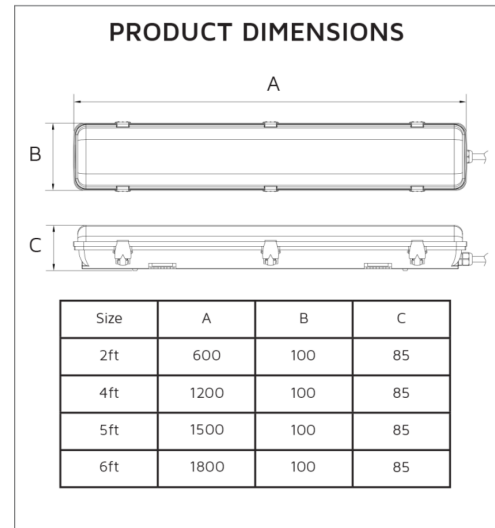

Technical Specifications

Input Voltage (AC)	220-240V
Power Factor	>0.90
Luminaire Efficacy	130lm/W
LED Manufacturer	Jingrui
LED Type	SMD 2835
No. of LEDs	240
Driver Manufacturer	Tridonic Premium Series
Driver Output Voltage (DC)	24-42V
Total Circuit Power (W)	40W
Electrical Class	1
Colour Rendering	>80 CRI
Lamp Viewing Angle	120°
Dimmable	Yes
Flicker-Free	Yes
Operating Temp.	0°C to +45°C
Lifespan LM80	50,000 Hours
UGR Rating	More than 22
Weight	1.700Kg
Manufacturer	Senselight
Fire Rating	V2
Hours Maintained	3H
Luminous Flux Factor	10%
Self Test	No
Housing Colour	Grey
Housing Material	Polycarbonate
Battery Pack	LiFePO4
Diffuser Material	Polycarbonate
Dimming Input Type	Tridonic one4all Dimming - DALI 1 & 2 and switchDIM (Push)
Emergency Kit	3 Year Warranty
Emergency Operation	>3H
Emergency Pack	Streamer

Other Options

Description	
NET-41-11-03	Hilton NCF Tri-Colour 1200mm (4ft) 24W/40W Standard
NET-41-12-03	Hilton NCF Tri-Colour 1200mm (4ft) 24W/40W Emergency
NET-41-12-04	Hilton NCF Tri-Colour 1200mm (4ft) 24W/40W Self Test Emergency
NET-41-11-20	Hilton NCF Tri-Colour 1200mm (4ft) 40W Dimmable one4all
NET-41-12-09	Hilton NCF Tri-Colour 1200mm (4ft) 40W Dimmable Emergency
NET-41-12-20	Hilton NCF Tri-Colour 1200mm (4ft) 40W Dimmable DALI Emergency
NET-41-11-28	Hilton NCF Tri-Colour 1200mm (4ft) 24W/40W Step Dimming PIR Sensor
NET-41-12-28	Hilton NCF Tri-Colour 1200mm (4ft) 24W/40W Step Dimming PIR Sensor Emergency
NET-41-11-29	Hilton NCF Tri-Colour 1200mm (4ft) 24W/40W Step Dimming Microwave Sensor
NET-41-12-29	Hilton NCF Tri-Colour 1200mm (4ft) 24W/40W Step Dimming Microwave Sensor Emergency

NET LED Lighting

Buckingham Business Park, 300 Anderson Road,
Swavesey, Cambridge, CB24 4UQ

ORDER BY 6PM
FOR NEXT DAY DELIVERY