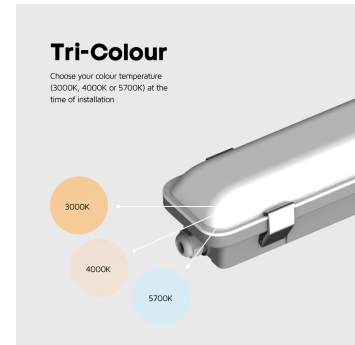

HILTON NCF TRI-COLOUR 1500MM (5FT) 48W/60W SELF TEST EMERGENCY

NET-41-12-06

Features & Benefits

- Self Test Emergency function
- Flicker-free, 0-10V dimmable driver as standard
- Selectable power setting 48W or 60W
- Selectable colour temperature 3000K, 4000K or 5700K
- Diffuser comes with built-in LEDs
- Tamper-proof fixings

Key Data

Power	48W/60W
Luminous Flux	6240lm/7800lm
Colour Temperature	3000K/4000K/5700K
IP Rating	IP65
IK Rating	IK08
Dimensions	1540 x 100 x 85mm
Warranty	5 Years (Registration Required)

Compatible Accessories