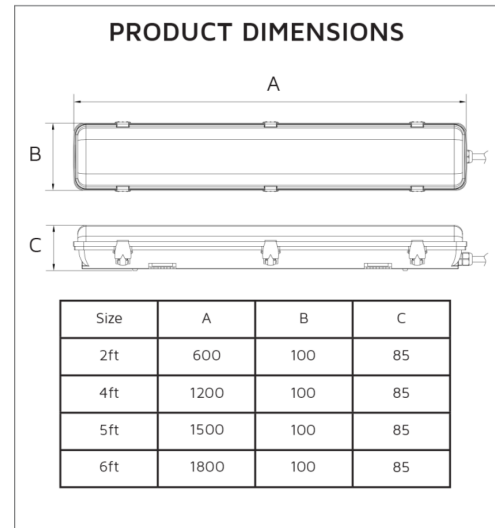

Technical Specifications

Input Voltage (AC)	220-240V
Power Factor	>0.90
Luminaire Efficacy	130lm/W
LED Manufacturer	Jingrui
LED Type	SMD 2835
No. of LEDs	360
Driver Manufacturer	BOKE
Driver Output Voltage (DC)	24-42V
Total Circuit Power (W)	48W/60W
Electrical Class	1
Colour Rendering	>80 CRI
Lamp Viewing Angle	120°
Dimmable	No
Flicker-Free	Yes
Operating Temp.	0°C to +45°C
Lifespan LM80	50,000 Hours
UGR Rating	More than 22
Weight	2.220Kg
Manufacturer	Senselight
Fire Rating	V2
Hours Maintained	3H
Self Test	Yes
Housing Colour	Grey
Housing Material	Polycarbonate
Battery Pack	LiFePO4
Diffuser Material	Polycarbonate
Dimming Input Type	0-10V as Standard
Emergency Kit	3 Year Warranty
Emergency Operation	>3H
Emergency Pack	Streamer

Other Options

Description	
NET-41-11-05	Hilton NCF Tri-Colour 1500mm (5ft) 48W/60W Standard
NET-41-12-05	Hilton NCF Tri-Colour 1500mm (5ft) 48W/60W Emergency
NET-41-12-06	Hilton NCF Tri-Colour 1500mm (5ft) 48W/60W Self Test Emergency
NET-41-11-12	Hilton NCF Tri-Colour 1500mm (5ft) 60W Dimmable one4all
NET-41-12-12	Hilton NCF Tri-Colour 1500mm (5ft) 60W Dimmable Emergency
NET-41-11-90	Hilton NCF Tri-Colour 1500mm (5ft) 60W Dimmable DALI Emergency
NET-41-11-60	Hilton NCF Tri-Colour 1500mm (5ft) 48W/60W Step Dimming PIR Sensor
NET-41-12-60	Hilton NCF Tri-Colour 1500mm (5ft) 48W/60W Step Dimming PIR Sensor Emergency

NET LED Lighting

Buckingham Business Park, 300 Anderson Road,
Swavesey, Cambridge, CB24 4UQ

ORDER BY 6PM
FOR NEXT DAY DELIVERY

T: 01223 851505 | sales@netled.co.uk | www.netled.co.uk