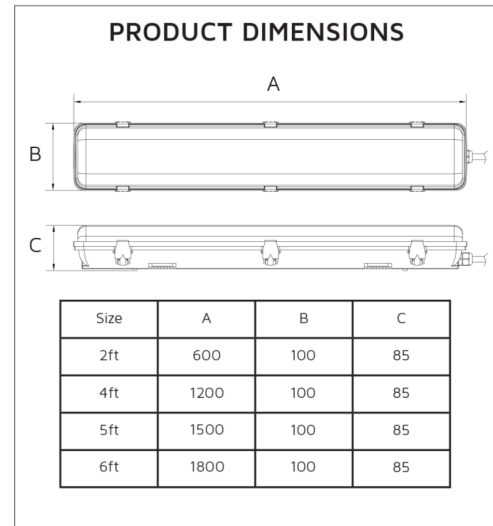

Technical Specifications

Input Voltage (AC)	220-240V
Power Factor	>0.90
Luminaire Efficacy	130lm/W
LED Manufacturer	Jingrui
LED Type	SMD 2835
No. of LEDs	240
Driver Manufacturer	BOKE
Driver Output Voltage (DC)	24-42V
Total Circuit Power (W)	24W/40W
Electrical Class	1
Colour Rendering	>80 CRI
Lamp Viewing Angle	120°
Dimmable	No
Flicker-Free	Yes
Operating Temp.	0°C to +45°C
Lifespan LM80	50,000 Hours
UGR Rating	More than 22
Weight	1.700Kg
Manufacturer	Senselight
Fire Rating	V2
Hours Maintained	3H
Self Test	Yes
Housing Colour	Grey
Housing Material	Polycarbonate
Battery Pack	LiFePO4
Diffuser Material	Polycarbonate
Dimming Input Type	0-10V as Standard
Emergency Kit	3 Year Warranty
Emergency Operation	>3H
Emergency Pack	Streamer

Other Options

Description	
NET-41-11-03	Hilton NCF Tri-Colour 1200mm (4ft) 24W/40W Standard
NET-41-12-03	Hilton NCF Tri-Colour 1200mm (4ft) 24W/40W Emergency
NET-41-12-04	Hilton NCF Tri-Colour 1200mm (4ft) 24W/40W Self Test Emergency
NET-41-11-20	Hilton NCF Tri-Colour 1200mm (4ft) 40W Dimmable one4all
NET-41-12-09	Hilton NCF Tri-Colour 1200mm (4ft) 40W Dimmable Emergency
NET-41-12-20	Hilton NCF Tri-Colour 1200mm (4ft) 40W Dimmable DALI Emergency
NET-41-11-28	Hilton NCF Tri-Colour 1200mm (4ft) 24W/40W Step Dimming PIR Sensor
NET-41-12-28	Hilton NCF Tri-Colour 1200mm (4ft) 24W/40W Step Dimming PIR Sensor Emergency
NET-41-11-29	Hilton NCF Tri-Colour 1200mm (4ft) 24W/40W Step Dimming Microwave Sensor
NET-41-12-29	Hilton NCF Tri-Colour 1200mm (4ft) 24W/40W Step Dimming Microwave Sensor Emergency

NET LED Lighting

Buckingham Business Park, 300 Anderson Road,
Swavesey, Cambridge, CB24 4UQ

ORDER BY 6PM
FOR NEXT DAY DELIVERY