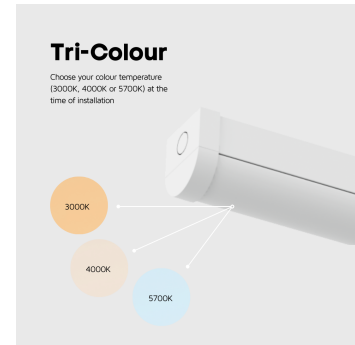

FOXTON BATTEN TRI-COLOUR 1800MM (6FT) 75W EMERGENCY

NET-41-11-99

Features & Benefits

- 3H Emergency function
- Selectable colour temperature 3000K, 4000K or 5700K
- Rear or end cable entry
- Tridonic driver as standard
- Push connector for quick and easy installation
- Diffuser comes with built-in LEDs

Key Data

Power	75W
Luminous Flux	9750lm
Colour Temperature	3000K/4000K/5700K
IP Rating	IP20
IK Rating	IK04
Dimensions	1820 x 63 x 73mm
Warranty	5 Years (Registration Required)

Compatible Accessories

NET-42-43-38	Merrytek Microwave Sensor IP65 20mm Knock Out
NET-46-16-04	Universal LED NCF / Batten Suspension Kit
NET-51-11-01	PIR Sensor (External) for Battens and NCFs
NET-51-11-03	On/Off Step Dimming Sensor (External) for Battens and NCFs