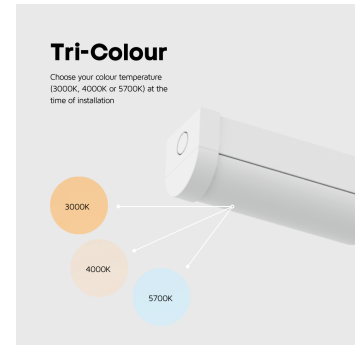

**FOXTON BATTEN TRI-COLOUR 1800MM (6FT) 35W EMERGENCY**

NET-41-11-98

**Features & Benefits**

- 3H Emergency function
- Selectable colour temperature 3000K, 4000K or 5700K
- Rear or end cable entry
- Tridonic driver as standard
- Push connector for quick and easy installation
- Diffuser comes with built-in LEDs

**Key Data**

<b>Power</b>	35W
<b>Luminous Flux</b>	4550lm
<b>Colour Temperature</b>	3000K/4000K/5700K
<b>IP Rating</b>	IP20
<b>IK Rating</b>	IK04
<b>Dimensions</b>	1820 x 63 x 73mm
<b>Warranty</b>	5 Years (Registration Required)