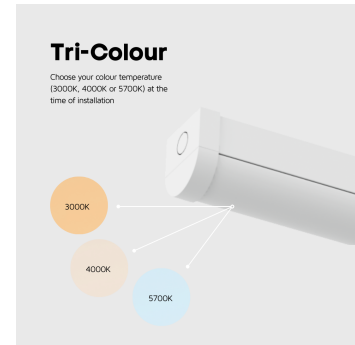

FOXTON BATTEN TRI-COLOUR 1500MM (5FT) 25W EMERGENCY

NET-41-11-94

Features & Benefits

- 3H Emergency function
- Selectable colour temperature 3000K, 4000K or 5700K
- Rear or end cable entry
- Tridonic driver as standard
- Push connector for quick and easy installation
- Diffuser comes with built-in LEDs

Key Data

Power	25W
Luminous Flux	3250lm
Colour Temperature	3000K/4000K/5700K
IP Rating	IP20
IK Rating	IK04
Dimensions	1520 x 63 x 73mm
Warranty	5 Years (Registration Required)

Compatible Accessories

NET-42-43-38	Merrytek Microwave Sensor IP65 20mm Knock Out
NET-46-16-04	Universal LED NCF / Batten Suspension Kit
NET-51-11-01	PIR Sensor (External) for Battens and NCFs
NET-51-11-03	On/Off Step Dimming Sensor (External) for Battens and NCFs