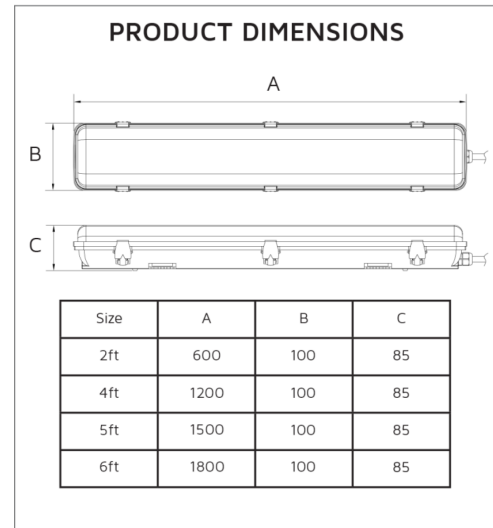

Technical Specifications

Input Voltage (AC)	220-240V
Power Factor	>0.90
Luminaire Efficacy	130lm/W
LED Manufacturer	Jingrui
LED Type	SMD 2835
No. of LEDs	480
Driver Manufacturer	BOKE
Driver Output Voltage (DC)	24-42V
Total Circuit Power (W)	62W/80W
Electrical Class	1
Colour Rendering	>80 CRI
Lamp Viewing Angle	120°
Dimmable	Yes
Flicker-Free	Yes
Operating Temp.	0°C to +45°C
Lifespan LM80	50,000 Hours
UGR Rating	More than 22
Manufacturer	Senselight
Fire Rating	V2
Max. Detection Distance	15m
Housing Colour	Grey
Housing Material	Polycarbonate
Diffuser Material	Polycarbonate
Dimming Input Type	Step Dimming
Dimming Range	0-100%
Duration	10s-30min
Max. Detection Area	15m
Sensor Manufacturer	Merrytek
Sensor IP Rating	IP65
Standby Dimming Level	10%, 20%, 30% or 50%

Other Options

Description	
NET-41-11-11	Hilton NCF Tri-Colour 1800mm (6ft) 62W/80W Standard
NET-41-12-11	Hilton NCF Tri-Colour 1800mm (6ft) 62W/80W Emergency
NET-41-12-13	Hilton NCF Tri-Colour 1800mm (6ft) 62W/80W Self Test Emergency
NET-41-11-21	Hilton NCF Tri-Colour 1800mm (6ft) 80W Dimmable one4all
NET-41-12-15	Hilton NCF Tri-Colour 1800mm (6ft) 80W Dimmable Emergency
NET-41-12-21	Hilton NCF Tri-Colour 1800mm (6ft) 80W Dimmable DALI Emergency
NET-41-11-67	Hilton NCF Tri-Colour 1800mm (6ft) 62W/80W Step Dimming PIR Sensor
NET-41-12-67	Hilton NCF Tri-Colour 1800mm (6ft) 62W/80W Step Dimming PIR Sensor Emergency
NET-41-11-89	Hilton NCF Tri-Colour 1800mm (6ft) 62W/80W Step Dimming Microwave Sensor
NET-41-12-89	Hilton NCF Tri-Colour 1800mm (6ft) 62W/80W Step Dimming Microwave Sensor Emergency

NET LED Lighting

Buckingham Business Park, 300 Anderson Road,
Swavesey, Cambridge, CB24 4UQ

ORDER BY 6PM
FOR NEXT DAY DELIVERY