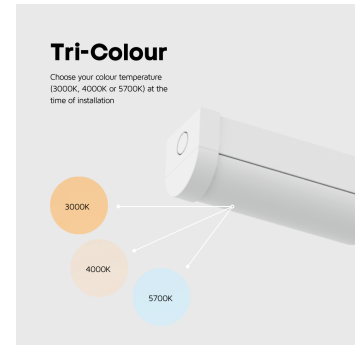

**FOXTON BATTEN TRI-COLOUR 1500MM (5FT) 50W BLUETOOTH**

NET-41-11-84

**Features & Benefits**

- Pre-set scenes and brightness levels
- Controlled via the App or optional Bluetooth Dimmable/Scene Switch
- Selectable colour temperature 3000K, 4000K or 5700K
- Rear or end cable entry
- Tridonic driver as standard
- Push connector for quick and easy installation

**Key Data**

<b>Power</b>	50W
<b>Luminous Flux</b>	6500lm
<b>Colour Temperature</b>	3000K/4000K/5700K
<b>IP Rating</b>	IP20
<b>IK Rating</b>	IK04
<b>Dimensions</b>	1520 x 63 x 73mm
<b>Warranty</b>	5 Years (Registration Required)