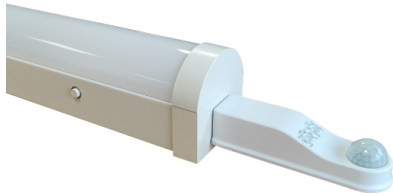

FOXTON BATTEN TRI-COLOUR 1500MM (5FT) 25W PIR SENSOR ON/OFF EMERGENCY

NET-41-11-79

Features & Benefits

- 3H Emergency function
- On/Off PIR Sensor ensures the fitting only comes on when heat signatures are detected
- Selectable colour temperature 3000K, 4000K or 5700K
- Rear or end cable entry
- Tridonic driver as standard
- Push connector for quick and easy installation

Key Data

Power	25W
Luminous Flux	3250lm
Colour Temperature	3000K/4000K/5700K
IP Rating	IP20
IK Rating	IK04
Dimensions	1520 x 63 x 73mm
Warranty	5 Years (Registration Required)

Compatible Accessories

NET-46-16-04	Universal LED NCF / Batten Suspension Kit
--------------	---