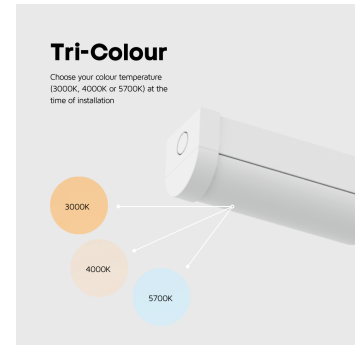

**FOXTON BATTEN TRI-COLOUR 1500MM (5FT) 25W PIR SENSOR ON/OFF**

NET-41-11-78

**Features & Benefits**

- On/Off PIR Sensor ensures the fitting only comes on when heat signatures are detected
- Selectable colour temperature 3000K, 4000K or 5700K
- Rear or end cable entry
- Tridonic driver as standard
- Push connector for quick and easy installation
- Diffuser comes with built-in LEDs

**Key Data**

<b>Power</b>	25W
<b>Luminous Flux</b>	3250lm
<b>Colour Temperature</b>	3000K/4000K/5700K
<b>IP Rating</b>	IP20
<b>IK Rating</b>	IK04
<b>Dimensions</b>	1520 x 63 x 73mm
<b>Warranty</b>	5 Years (Registration Required)