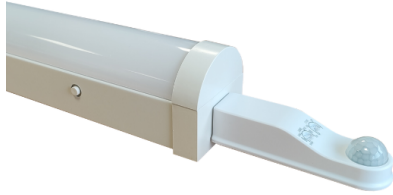

**FOXTON BATTEN TRI-COLOUR 1500MM (5FT) 25W PIR SENSOR ON/OFF**

NET-41-11-78

**Features & Benefits**

- On/Off PIR Sensor ensures the fitting only comes on when heat signatures are detected
- Selectable colour temperature 3000K, 4000K or 5700K
- Rear or end cable entry
- Tridonic driver as standard
- Push connector for quick and easy installation
- Diffuser comes with built-in LEDs

**Key Data**

<b>Power</b>	25W
<b>Luminous Flux</b>	3250lm
<b>Colour Temperature</b>	3000K/4000K/5700K
<b>IP Rating</b>	IP20
<b>IK Rating</b>	IK04
<b>Dimensions</b>	1520 x 63 x 73mm
<b>Warranty</b>	5 Years (Registration Required)