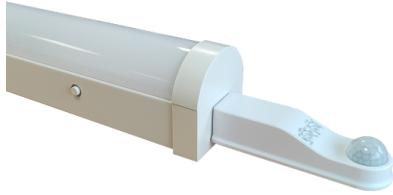

FOXTON BATTEN TRI-COLOUR 1200MM (4FT) 20W PIR SENSOR ON/OFF

NET-41-11-73

Features & Benefits

- On/Off PIR Sensor ensures the fitting only comes on when heat signatures are detected
- Selectable colour temperature 3000K, 4000K or 5700K
- Rear or end cable entry
- Tridonic driver as standard
- Push connector for quick and easy installation
- Diffuser comes with built-in LEDs

Key Data

Power	20W
Luminous Flux	2600lm
Colour Temperature	3000K/4000K/5700K
IP Rating	IP20
IK Rating	IK04
Dimensions	1240 x 100 x 85mm
Warranty	5 Years (Registration Required)

Compatible Accessories

NET-61-33-03	DALI Emergency Kit 3W
NET-61-33-04	DALI Emergency Kit 3W/6W
NET-46-16-04	Universal LED NCF / Batten Suspension Kit