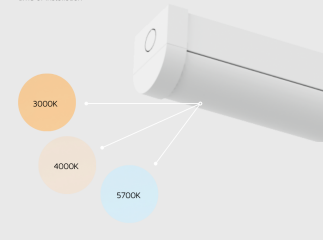

3 Hour Emergency operation

Tri-Colour

Features & Benefits

- 3H Emergency function
- Selectable colour temperature 3000K, 4000K or 5700K
- Rear or end cable entry
- Tridonic driver as standard
- Push connector for quick and easy installation
- Diffuser comes with built-in LEDs

Key Data

Power	10W
Luminous Flux	1300lm
Colour Temperature	3000K/4000K/5700K
IP Rating	IP20
IK Rating	IK04
Dimensions	670 x 63 x 73mm
Warranty	5 Years (Registration Required)

Compatible Accessories

NET-61-33-04	DALI Emergency Kit 3W/6W
NET-42-43-38	Merrytek Microwave Sensor IP65 20mm Knock Out
NET-46-16-04	Universal LED NCF / Batten Suspension Kit
NET-51-11-01	PIR Sensor (External) for Battens and NCFs
NET-51-11-03	On/Off Step Dimming Sensor (External) for Battens and NCFs

NET LED Lighting

Buckingham Business Park, 300 Anderson Road,
Swavesey, Cambridge, CB24 4UQ

T: 01223 851505 | sales@netled.co.uk | www.netled.co.uk

ORDER BY 6PM
FOR NEXT DAY DELIVERY