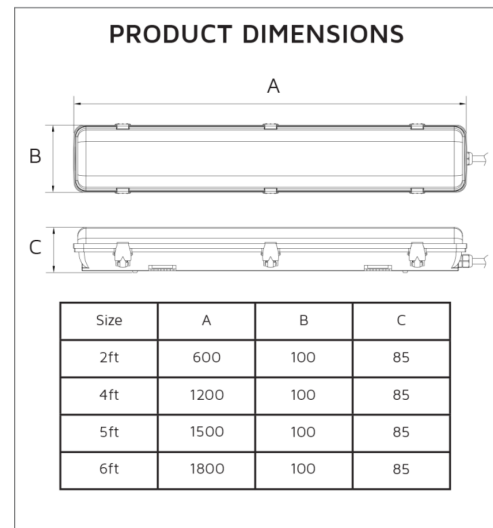

Technical Specifications

Input Voltage (AC)	220-240V
Power Factor	>0.90
Luminaire Efficacy	130lm/W
LED Manufacturer	Jingrui
LED Type	SMD 2835
No. of LEDs	480
Driver Manufacturer	BOKE
Driver Output Voltage (DC)	24-42V
Total Circuit Power (W)	62W/80W
Electrical Class	1
Colour Rendering	>80 CRI
Lamp Viewing Angle	120°
Dimmable	Yes
Flicker-Free	Yes
Operating Temp.	0°C to +45°C
Lifespan LM80	50,000 Hours
UGR Rating	More than 22
Manufacturer	Senselight
Fire Rating	V2
Max. Detection Distance	6m
Housing Colour	Grey
Housing Material	Polycarbonate
Diffuser Material	Polycarbonate
Dimming Input Type	Step Dimming
Dimming Range	0-100%
Duration	10s-30min
Max. Detection Area	10m
Sensor Manufacturer	Sealite Co. Ltd.
Sensor IP Rating	IP65

Other Options

Description	
NET-41-11-11	Hilton NCF Tri-Colour 1800mm (6ft) 62W/80W Standard
NET-41-12-11	Hilton NCF Tri-Colour 1800mm (6ft) 62W/80W Emergency
NET-41-12-13	Hilton NCF Tri-Colour 1800mm (6ft) 62W/80W Self Test Emergency
NET-41-11-21	Hilton NCF Tri-Colour 1800mm (6ft) 80W Dimmable one4all
NET-41-12-15	Hilton NCF Tri-Colour 1800mm (6ft) 80W Dimmable Emergency
NET-41-12-21	Hilton NCF Tri-Colour 1800mm (6ft) 80W Dimmable DALI Emergency
NET-41-11-67	Hilton NCF Tri-Colour 1800mm (6ft) 62W/80W Step Dimming PIR Sensor
NET-41-12-67	Hilton NCF Tri-Colour 1800mm (6ft) 62W/80W Step Dimming PIR Sensor Emergency
NET-41-11-89	Hilton NCF Tri-Colour 1800mm (6ft) 62W/80W Step Dimming Microwave Sensor
NET-41-12-89	Hilton NCF Tri-Colour 1800mm (6ft) 62W/80W Step Dimming Microwave Sensor Emergency

NET LED Lighting

Buckingham Business Park, 300 Anderson Road,
Swavesey, Cambridge, CB24 4UQ

ORDER BY 6PM
FOR NEXT DAY DELIVERY