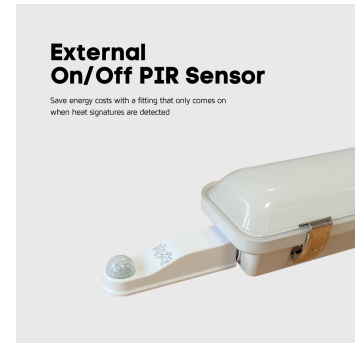

HILTON NCF TRI-COLOUR 1800MM (6FT) 62W/80W STEP DIMMING PIR SENSOR

NET-41-11-67

Features & Benefits

- Step Dimming function
- PIR Sensor ensures the light only comes on when heat signatures are detected
- Flicker-free, 0-10V dimmable driver as standard
- Selectable power setting 62W or 80W
- Selectable colour temperature 3000K, 4000K or 5700K
- Diffuser comes with built-in LEDs