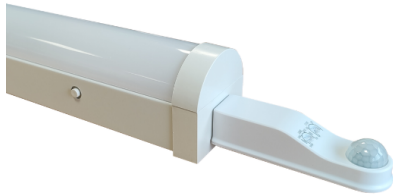

FOXTON BATTEN TRI-COLOUR 1800MM (6FT) 35W PIR SENSOR ON/OFF EMERGENCY

NET-41-11-63

Features & Benefits

- 3H Emergency function
- On/Off PIR Sensor ensures the fitting only comes on when heat signatures are detected
- Selectable colour temperature 3000K, 4000K or 5700K
- Rear or end cable entry
- Tridonic driver as standard
- Push connector for quick and easy installation

Key Data

Power	35W
Luminous Flux	4550lm
Colour Temperature	3000K/4000K/5700K
IP Rating	IP20
IK Rating	IK04
Dimensions	1820 x 63 x 73mm
Warranty	5 Years (Registration Required)

Compatible Accessories

NET-46-16-04	Universal LED NCF / Batten Suspension Kit
--------------	---