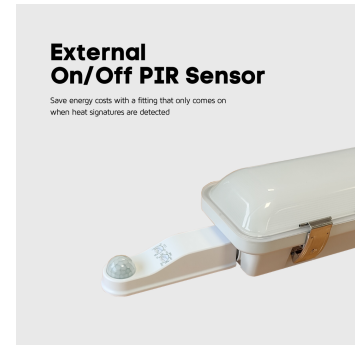

HILTON NCF TRI-COLOUR 1500MM (5FT) 48W/60W STEP DIMMING PIR SENSOR

NET-41-11-60

Features & Benefits

- Step Dimming function
- PIR Sensor ensures the light only comes on when heat signatures are detected
- Flicker-free, 0-10V dimmable driver as standard
- Selectable power setting 48W or 60W
- Selectable colour temperature 3000K, 4000K or 5700K
- Diffuser comes with built-in LEDs