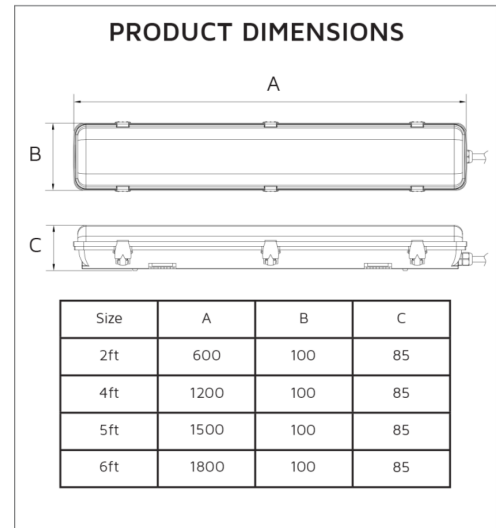

Technical Specifications

Input Voltage (AC)	220-240V
Power Factor	>0.90
Luminaire Efficacy	130lm/W
LED Manufacturer	Jingrui
LED Type	SMD 2835
No. of LEDs	360
Driver Manufacturer	BOKE
Driver Output Voltage (DC)	24-42V
Total Circuit Power (W)	48W/60W
Electrical Class	1
Colour Rendering	>80 CRI
Lamp Viewing Angle	120°
Dimmable	Yes
Flicker-Free	Yes
Operating Temp.	0°C to +45°C
Lifespan LM80	50,000 Hours
UGR Rating	More than 22
Manufacturer	Senselight
Fire Rating	V2
Max. Detection Distance	6m
Housing Colour	Grey
Housing Material	Polycarbonate
Diffuser Material	Polycarbonate
Dimming Input Type	Step Dimming
Dimming Range	0-100%
Duration	10s-30min
Max. Detection Area	10m
Sensor Manufacturer	Sealite Co. Ltd.
Sensor IP Rating	IP65

Other Options

Description	
NET-41-11-05	Hilton NCF Tri-Colour 1500mm (5ft) 48W/60W Standard
NET-41-12-05	Hilton NCF Tri-Colour 1500mm (5ft) 48W/60W Emergency
NET-41-12-06	Hilton NCF Tri-Colour 1500mm (5ft) 48W/60W Self Test Emergency
NET-41-11-12	Hilton NCF Tri-Colour 1500mm (5ft) 60W Dimmable one4all
NET-41-12-12	Hilton NCF Tri-Colour 1500mm (5ft) 60W Dimmable Emergency
NET-41-11-90	Hilton NCF Tri-Colour 1500mm (5ft) 60W Dimmable DALI Emergency
NET-41-11-60	Hilton NCF Tri-Colour 1500mm (5ft) 48W/60W Step Dimming PIR Sensor
NET-41-12-60	Hilton NCF Tri-Colour 1500mm (5ft) 48W/60W Step Dimming PIR Sensor Emergency

NET LED Lighting

Buckingham Business Park, 300 Anderson Road,
Swavesey, Cambridge, CB24 4UQ

ORDER BY 6PM
FOR NEXT DAY DELIVERY