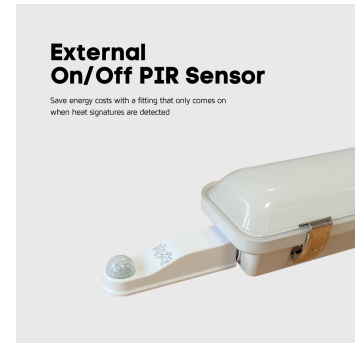

### Features & Benefits

- Step Dimming function
- PIR Sensor ensures the light only comes on when heat signatures are detected
- Flicker-free, 0-10V dimmable driver as standard
- Selectable power setting 24W or 40W
- Selectable colour temperature 3000K, 4000K or 5700K
- Diffuser comes with built-in LEDs