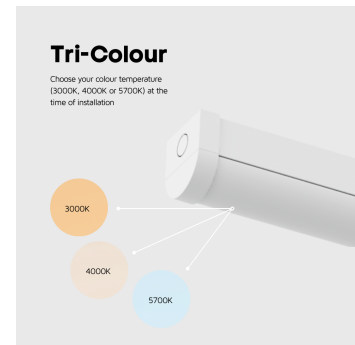

FOXTON BATTEN TRI-COLOUR 1800MM (6FT) 75W MICROWAVE SENSOR ON/OFF
NET-41-11-26

Features & Benefits

- On/Off Microwave Sensor ensures the fitting only comes on when movement is detected
- Selectable colour temperature 3000K, 4000K or 5700K
- Rear or end cable entry
- Tridonic driver as standard
- Push connector for quick and easy installation
- Diffuser comes with built-in LEDs

Key Data

Power	75W
Luminous Flux	9750lm
Colour Temperature	3000K/4000K/5700K
IP Rating	IP20
IK Rating	IK04
Dimensions	1820 x 63 x 73mm
Warranty	5 Years (Registration Required)

Compatible Accessories

NET-61-33-04	DALI Emergency Kit 3W/6W
NET-46-16-04	Universal LED NCF / Batten Suspension Kit