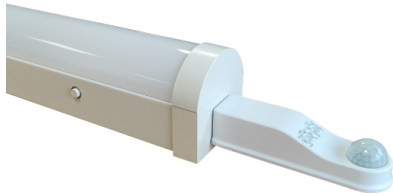

FOXTON BATTEN TRI-COLOUR 1800MM (6FT) 75W PIR SENSOR ON/OFF

NET-41-11-25

Features & Benefits

- 3H Emergency function
- On/Off PIR Sensor ensures the fitting only comes on when heat signatures are detected
- Selectable colour temperature 3000K, 4000K or 5700K
- Rear or end cable entry
- Tridonic driver as standard
- Push connector for quick and easy installation

Key Data

Power	75W
Luminous Flux	9750lm
Colour Temperature	3000K/4000K/5700K
IP Rating	IP20
IK Rating	IK04
Dimensions	1820 x 63 x 73mm
Warranty	5 Years (Registration Required)

Compatible Accessories

NET-46-16-04	Universal LED NCF / Batten Suspension Kit
--------------	---