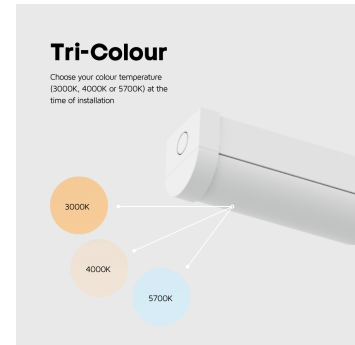

FOXTON BATTEN TRI-COLOUR 1800MM (6FT) 75W PIR SENSOR ON/OFF

NET-41-11-24

Features & Benefits

- On/Off PIR Sensor ensures the fitting only comes on when heat signatures are detected
- Selectable colour temperature 3000K, 4000K or 5700K
- Rear or end cable entry
- Tridonic driver as standard
- Push connector for quick and easy installation
- Diffuser comes with built-in LEDs

Key Data

Power	75W
Luminous Flux	9750lm
Colour Temperature	3000K/4000K/5700K
IP Rating	IP20
IK Rating	IK04
Dimensions	1820 x 63 x 73mm
Warranty	5 Years (Registration Required)

Compatible Accessories

NET-61-33-04	DALI Emergency Kit 3W/6W
NET-46-16-04	Universal LED NCF / Batten Suspension Kit

SELECTABLE COLOUR TEMPERATURE

Choose your colour temperature 3000K, 4000K or 5700K

3K

4K

5.7K