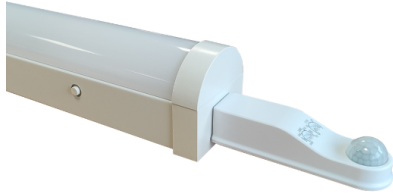

FOXTON BATTEN TRI-COLOUR 1800MM (6FT) 75W PIR SENSOR ON/OFF

NET-41-11-24

Features & Benefits

- On/Off PIR Sensor ensures the fitting only comes on when heat signatures are detected
- Selectable colour temperature 3000K, 4000K or 5700K
- Rear or end cable entry
- Tridonic driver as standard
- Push connector for quick and easy installation
- Diffuser comes with built-in LEDs

Key Data

Power	75W
Luminous Flux	9750lm
Colour Temperature	3000K/4000K/5700K
IP Rating	IP20
IK Rating	IK04
Dimensions	1820 x 63 x 73mm
Warranty	5 Years (Registration Required)

Compatible Accessories

NET-61-33-04	DALI Emergency Kit 3W/6W
NET-46-16-04	Universal LED NCF / Batten Suspension Kit