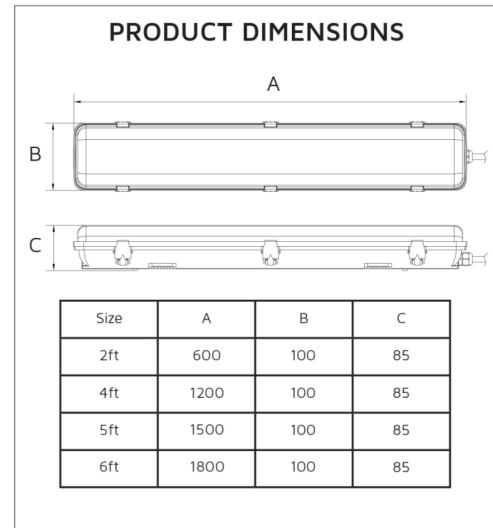

Technical Specifications

Input Voltage (AC)	220-240V
Power Factor	>0.90
Luminaire Efficacy	130lm/w
LED Manufacturer	Jingrui
LED Type	SMD 2835
No. of LEDs	480
Driver Manufacturer	Tridonic Premium Series
Driver Output Voltage (DC)	24-42V
Total Circuit Power (w)	80W
Electrical Class	1
Colour Rendering	>80 CRI
Lamp Viewing Angle	120°
Dimmable	Yes
Flicker-Free	Yes
Operating Temp.	-10°C to +40°C
Lifespan LM80	50,000 Hours
UGR Rating	More than 22
Weight	2.740Kg
Manufacturer	Senselight
Fire Rating	V2
Housing Colour	Grey
Housing Material	Polycarbonate
Diffuser Material	Polycarbonate
Dimming Input Type	Tridonic one4all Dimming - DALI 1 & 2 and switchDIM (Push)

Other Options

Description	
NET-41-11-11	Hilton NCF Tri-Colour 1800mm (6ft) 62W/80W Standard
NET-41-12-11	Hilton NCF Tri-Colour 1800mm (6ft) 62W/80W Emergency
NET-41-12-13	Hilton NCF Tri-Colour 1800mm (6ft) 62W/80W Self Test Emergency
NET-41-11-21	Hilton NCF Tri-Colour 1800mm (6ft) 80W Dimmable one4all
NET-41-12-15	Hilton NCF Tri-Colour 1800mm (6ft) 80W Dimmable Emergency
NET-41-12-21	Hilton NCF Tri-Colour 1800mm (6ft) 80W Dimmable DALI Emergency
NET-41-11-67	Hilton NCF Tri-Colour 1800mm (6ft) 62W/80W Step Dimming PIR Sensor
NET-41-12-67	Hilton NCF Tri-Colour 1800mm (6ft) 62W/80W Step Dimming PIR Sensor Emergency
NET-41-11-89	Hilton NCF Tri-Colour 1800mm (6ft) 62W/80W Step Dimming Microwave Sensor
NET-41-12-89	Hilton NCF Tri-Colour 1800mm (6ft) 62W/80W Step Dimming Microwave Sensor Emergency

NET LED Lighting

Buckingham Business Park, 300 Anderson Road,
Swavesey, Cambridge, CB24 4UQ

ORDER BY 6PM
FOR NEXT DAY DELIVERY