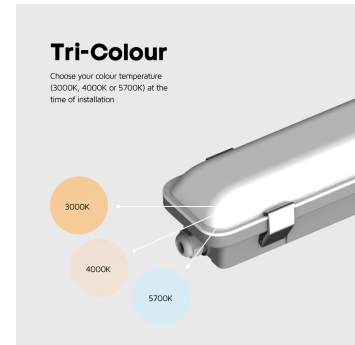

HILTON NCF TRI-COLOUR 1800MM (6FT) 80W DIMMABLE ONE4ALL

NET-41-11-21

Features & Benefits

- one4all Dimming - DALI 1 & 2 and switchDIM (Push)
- Flicker-free, Tridonic dimmable driver as standard
- Selectable colour temperature 3000K, 4000K or 5700K
- Diffuser comes with built-in LEDs
- Tamper-proof fixings
- IP65 and IK10 rated housing

Key Data

Power	80W
Luminous Flux	10400lm
Colour Temperature	3000K/4000K/5700K
IP Rating	IP65
IK Rating	IK08
Dimensions	1840 x 100 x 85mm
Warranty	5 Years (Registration Required)

Compatible Accessories

NET-61-33-04	DALI Emergency Kit 3W/6W
NET-42-43-38	Merrytek Microwave Sensor IP65 20mm Knock Out
NET-46-16-04	Universal LED NCF / Batten Suspension Kit
NET-42-43-24	DALI Dimmer Switch
NET-51-11-01	PIR Sensor (External) for Battens and NCFs