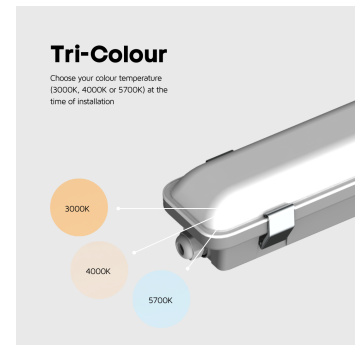

**HILTON NCF TRI-COLOUR 1200MM (4FT) 40W DIMMABLE ONE4ALL**

NET-41-11-20

**Features & Benefits**

- one4all Dimming - DALI 1 & 2 and switchDIM (Push)
- Flicker-free, Tridonic dimmable driver as standard
- Selectable colour temperature 3000K, 4000K or 5700K
- Diffuser comes with built-in LEDs
- Tamper-proof fixings
- IP65 and IK10 rated housing

**Key Data**

<b>Power</b>	40W
<b>Luminous Flux</b>	5200lm
<b>Colour Temperature</b>	3000K/4000K/5700K
<b>IP Rating</b>	IP65
<b>IK Rating</b>	IK08
<b>Dimensions</b>	1240 x 100 x 85mm
<b>Warranty</b>	5 Years (Registration Required)