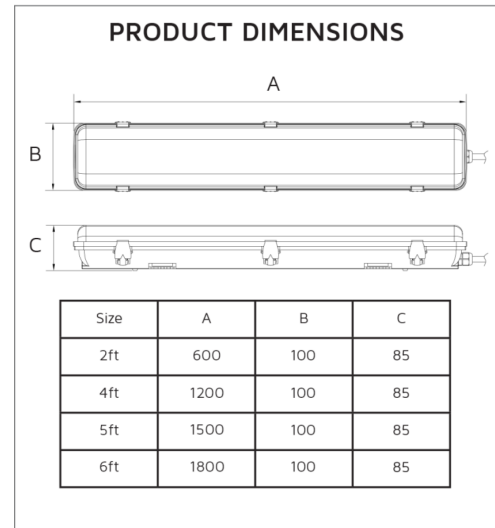

Technical Specifications

Input Voltage (AC)	220-240V
Power Factor	>0.90
Luminaire Efficacy	130lm/W
LED Manufacturer	Jingrui
LED Type	SMD 2835
No. of LEDs	240
Driver Manufacturer	Tridonic Premium Series
Driver Output Voltage (DC)	24-42V
Total Circuit Power (W)	40W
Electrical Class	1
Colour Rendering	>80 CRI
Lamp Viewing Angle	120°
Dimmable	Yes
Flicker-Free	Yes
Operating Temp.	-10°C to +40°C
Lifespan LM80	50,000 Hours
UGR Rating	More than 22
Weight	1.700Kg
Manufacturer	Senselight
Fire Rating	V2
Housing Colour	Grey
Housing Material	Polycarbonate
Diffuser Material	Polycarbonate
Dimming Input Type	Tridonic one4all Dimming - DALI 1 & 2 and switchDIM (Push)

Other Options

Description	
NET-41-11-03	Hilton NCF Tri-Colour 1200mm (4ft) 24W/40W Standard
NET-41-12-03	Hilton NCF Tri-Colour 1200mm (4ft) 24W/40W Emergency
NET-41-12-04	Hilton NCF Tri-Colour 1200mm (4ft) 24W/40W Self Test Emergency
NET-41-11-20	Hilton NCF Tri-Colour 1200mm (4ft) 40W Dimmable one4all
NET-41-12-09	Hilton NCF Tri-Colour 1200mm (4ft) 40W Dimmable Emergency
NET-41-12-20	Hilton NCF Tri-Colour 1200mm (4ft) 40W Dimmable DALI Emergency
NET-41-11-28	Hilton NCF Tri-Colour 1200mm (4ft) 24W/40W Step Dimming PIR Sensor
NET-41-12-28	Hilton NCF Tri-Colour 1200mm (4ft) 24W/40W Step Dimming PIR Sensor Emergency
NET-41-11-29	Hilton NCF Tri-Colour 1200mm (4ft) 24W/40W Step Dimming Microwave Sensor
NET-41-12-29	Hilton NCF Tri-Colour 1200mm (4ft) 24W/40W Step Dimming Microwave Sensor Emergency

NET LED Lighting

Buckingham Business Park, 300 Anderson Road,
Swavesey, Cambridge, CB24 4UQ

ORDER BY 6PM
FOR NEXT DAY DELIVERY