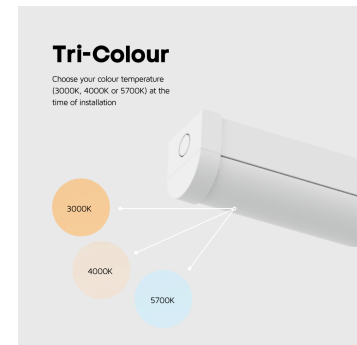

FOXTON BATTEN TRI-COLOUR 1800MM (6FT) 75W DIMMABLE ONE4ALL

NET-41-11-17

Features & Benefits

- Tridonic one4all Dimming - DALI 1 & 2 and switchDIM (Push)
- Selectable colour temperature 3000K, 4000K or 5700K
- Rear or end cable entry
- Tridonic driver as standard
- Push connector for quick and easy installation
- Diffuser comes with built-in LEDs

Key Data

Power	75W
Luminous Flux	9750lm
Colour Temperature	3000K/4000K/5700K
IP Rating	IP20
IK Rating	IK04
Dimensions	1820 x 63 x 73mm
Warranty	5 Years (Registration Required)

Compatible Accessories

NET-61-33-04	DALI Emergency Kit 3W/6W
NET-42-43-38	Merrytek Microwave Sensor IP65 20mm Knock Out
NET-46-16-04	Universal LED NCF / Batten Suspension Kit
NET-42-43-24	DALI Dimmer Switch
NET-51-11-01	PIR Sensor (External) for Battens and NCFs
NET-51-11-03	On/Off Step Dimming Sensor (External) for Battens and NCFs