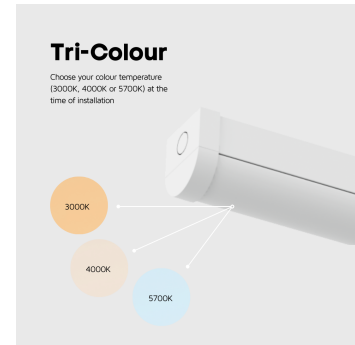

FOXTON BATTEN TRI-COLOUR 1800MM (6FT) 35W DIMMABLE ONE4ALL

NET-41-11-15

Features & Benefits

- Tridonic one4all Dimming - DALI 1 & 2 and switchDIM (Push)
- Selectable colour temperature 3000K, 4000K or 5700K
- Rear or end cable entry
- Tridonic driver as standard
- Push connector for quick and easy installation
- Diffuser comes with built-in LEDs

Key Data

Power	35W
Luminous Flux	4550lm
Colour Temperature	3000K/4000K/5700K
IP Rating	IP20
IK Rating	IK04
Dimensions	1820 x 63 x 73mm
Warranty	5 Years (Registration Required)

Compatible Accessories

NET-61-33-04	DALI Emergency Kit 3W/6W
NET-42-43-38	Merrytek Microwave Sensor IP65 20mm Knock Out
NET-46-16-04	Universal LED NCF / Batten Suspension Kit
NET-42-43-24	DALI Dimmer Switch
NET-51-11-01	PIR Sensor (External) for Battens and NCFs
NET-51-11-03	On/Off Step Dimming Sensor (External) for Battens and NCFs