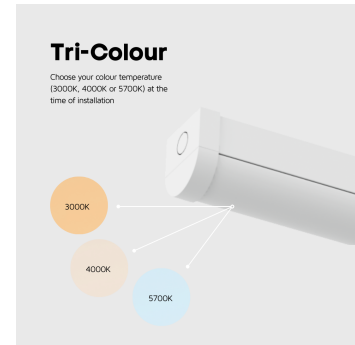

**FOXTON BATTEN TRI-COLOUR 1500MM (5FT) 50W DIMMABLE ONE4ALL**

NET-41-11-13

**Features & Benefits**

- Tridonic one4all Dimming - DALI 1 & 2 and switchDIM (Push)
- Selectable colour temperature 3000K, 4000K or 5700K
- Rear or end cable entry
- Tridonic driver as standard
- Push connector for quick and easy installation
- Diffuser comes with built-in LEDs

**Key Data**

<b>Power</b>	50W
<b>Luminous Flux</b>	6500lm
<b>Colour Temperature</b>	3000K/4000K/5700K
<b>IP Rating</b>	IP20
<b>IK Rating</b>	IK04
<b>Dimensions</b>	1520 x 63 x 73mm
<b>Warranty</b>	5 Years (Registration Required)