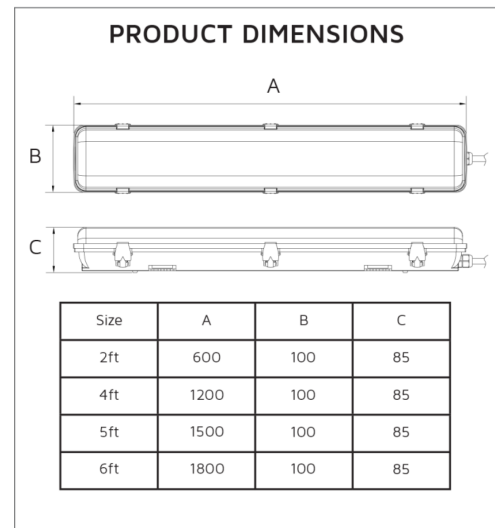

Technical Specifications

Input Voltage (AC)	220-240V
Power Factor	>0.90
Luminaire Efficacy	130lm/w
LED Manufacturer	Jingrui
LED Type	SMD 2835
No. of LEDs	360
Driver Manufacturer	Tridonic Premium Series
Driver Output Voltage (DC)	24-42V
Total Circuit Power (W)	60W
Electrical Class	1
Colour Rendering	>80 CRI
Lamp Viewing Angle	120°
Dimmable	Yes
Flicker-Free	Yes
Operating Temp.	-10°C to +40°C
Lifespan LM80	50,000 Hours
UGR Rating	More than 22
Weight	2.220Kg
Manufacturer	Senselight
Fire Rating	V2
Housing Colour	Grey
Housing Material	Polycarbonate
Diffuser Material	Polycarbonate
Dimming Input Type	Tridonic one4all Dimming - DALI 1 & 2 and switchDIM (Push)

Other Options

Description	
NET-41-11-05	Hilton NCF Tri-Colour 1500mm (5ft) 48W/60W Standard
NET-41-12-05	Hilton NCF Tri-Colour 1500mm (5ft) 48W/60W Emergency
NET-41-12-06	Hilton NCF Tri-Colour 1500mm (5ft) 48W/60W Self Test Emergency
NET-41-11-12	Hilton NCF Tri-Colour 1500mm (5ft) 60W Dimmable one4all
NET-41-12-12	Hilton NCF Tri-Colour 1500mm (5ft) 60W Dimmable Emergency
NET-41-11-90	Hilton NCF Tri-Colour 1500mm (5ft) 60W Dimmable DALI Emergency
NET-41-11-60	Hilton NCF Tri-Colour 1500mm (5ft) 48W/60W Step Dimming PIR Sensor
NET-41-12-60	Hilton NCF Tri-Colour 1500mm (5ft) 48W/60W Step Dimming PIR Sensor Emergency

NET LED Lighting

Buckingham Business Park, 300 Anderson Road,
Swavesey, Cambridge, CB24 4UQ

ORDER BY 6PM
FOR NEXT DAY DELIVERY