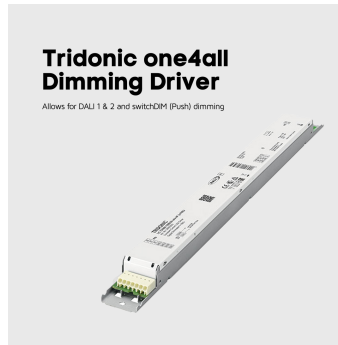

HILTON NCF TRI-COLOUR 1500MM (5FT) 60W DIMMABLE ONE4ALL

NET-41-11-12

Features & Benefits

- one4all Dimming - DALI 1 & 2 and switchDIM (Push)
- Flicker-free, Tridonic dimmable driver as standard
- Selectable colour temperature 3000K, 4000K or 5700K
- Diffuser comes with built-in LEDs
- Tamper-proof fixings
- IP65 and IK10 rated housing

Key Data

Power	60W
Luminous Flux	7800lm
Colour Temperature	3000K/4000K/5700K
IP Rating	IP65
IK Rating	IK08
Dimensions	1540 x 100 x 85mm
Warranty	5 Years (Registration Required)

Compatible Accessories

NET-61-33-04	DALI Emergency Kit 3W/6W
NET-42-43-38	Merrytek Microwave Sensor IP65 20mm Knock Out
NET-46-16-04	Universal LED NCF / Batten Suspension Kit
NET-42-43-24	DALI Dimmer Switch
NET-51-11-01	PIR Sensor (External) for Battens and NCFs

Input Voltage (AC)	220-240V
Power Factor	>0.90
Luminaire Efficacy	130lm/w
LED Manufacturer	Jingrui
LED Type	SMD 2835
No. of LEDs	360
Driver Manufacturer	Tridonic Premium Series
Driver Output Voltage (DC)	24-42V
Total Circuit Power (W)	60W
Electrical Class	1
Colour Rendering	>80 CRI
Lamp Viewing Angle	120°
Dimmable	Yes
Flicker-Free	Yes
Operating Temp.	-10°C to +40°C
Lifespan LM80	50,000 Hours
UGR Rating	More than 22
Weight	2.220Kg
Manufacturer	Senselight
Fire Rating	V2
Housing Colour	Grey
Housing Material	Polycarbonate
Diffuser Material	Polycarbonate
Dimming Input Type	Tridonic one4all Dimming - DALI 1 & 2 and switchDIM (Push)