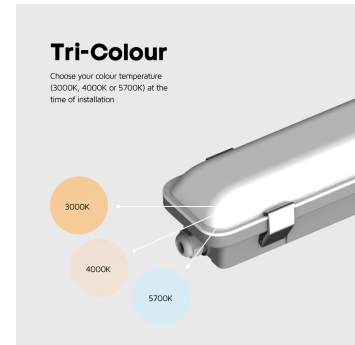

HILTON NCF TRI-COLOUR 1500MM (5FT) 60W DIMMABLE ONE4ALL

NET-41-11-12

Features & Benefits

- one4all Dimming - DALI 1 & 2 and switchDIM (Push)
- Flicker-free, Tridonic dimmable driver as standard
- Selectable colour temperature 3000K, 4000K or 5700K
- Diffuser comes with built-in LEDs
- Tamper-proof fixings
- IP65 and IK10 rated housing

Key Data

Power	60W
Luminous Flux	7800lm
Colour Temperature	3000K/4000K/5700K
IP Rating	IP65
IK Rating	IK08
Dimensions	1540 x 100 x 85mm
Warranty	5 Years (Registration Required)

Compatible Accessories

NET-61-33-04	DALI Emergency Kit 3W/6W
NET-42-43-38	Merrytek Microwave Sensor IP65 20mm Knock Out
NET-46-16-04	Universal LED NCF / Batten Suspension Kit
NET-42-43-24	DALI Dimmer Switch
NET-51-11-01	PIR Sensor (External) for Battens and NCFs