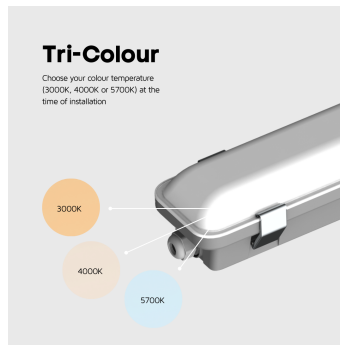

HILTON NCF TRI-COLOUR 1800MM (6FT) 62W/80W STANDARD

NET-41-11-11

Features & Benefits

- Flicker-free, 0-10V dimmable driver as standard
- Selectable power setting 62W or 80W
- Selectable colour temperature 3000K, 4000K or 5700K
- Diffuser comes with built-in LEDs
- Tamper-proof fixings
- IP65 and IK10 rated housing

Key Data

Power	62W/80W
Luminous Flux	8060lm/10400lm
Colour Temperature	3000K/4000K/5700K
IP Rating	IP65
IK Rating	IK08
Dimensions	1840 x 100 x 85mm
Warranty	5 Years (Registration Required)

Compatible Accessories