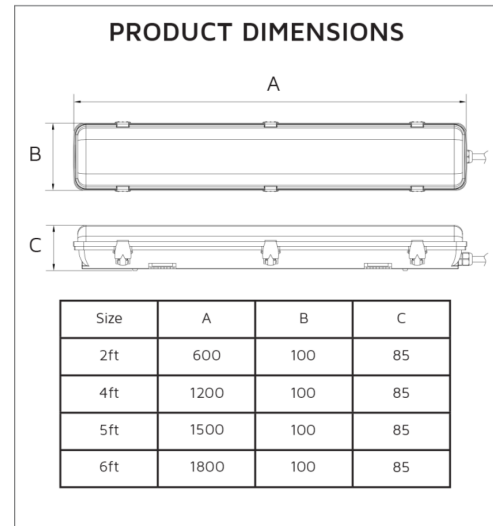

Technical Specifications

Input Voltage (AC)	220-240V
Power Factor	>0.90
Luminaire Efficacy	130lm/W
LED Manufacturer	Jingrui
LED Type	SMD 2835
No. of LEDs	480
Driver Manufacturer	BOKE
Driver Output Voltage (DC)	24-42V
Total Circuit Power (W)	62W/80W
Electrical Class	1
Colour Rendering	>80 CRI
Lamp Viewing Angle	120°
Dimmable	No
Flicker-Free	Yes
Operating Temp.	-10°C to +40°C
Lifespan LM80	50,000 Hours
UGR Rating	More than 22
Weight	2.740Kg
Manufacturer	Senselight
Fire Rating	V2
Housing Colour	Grey
Housing Material	Polycarbonate
Diffuser Material	Polycarbonate
Dimming Input Type	0-10V as Standard

Other Options

Description	
NET-41-11-11	Hilton NCF Tri-Colour 1800mm (6ft) 62W/80W Standard
NET-41-12-11	Hilton NCF Tri-Colour 1800mm (6ft) 62W/80W Emergency
NET-41-12-13	Hilton NCF Tri-Colour 1800mm (6ft) 62W/80W Self Test Emergency
NET-41-11-21	Hilton NCF Tri-Colour 1800mm (6ft) 80W Dimmable one4all
NET-41-12-15	Hilton NCF Tri-Colour 1800mm (6ft) 80W Dimmable Emergency
NET-41-12-21	Hilton NCF Tri-Colour 1800mm (6ft) 80W Dimmable DALI Emergency
NET-41-11-67	Hilton NCF Tri-Colour 1800mm (6ft) 62W/80W Step Dimming PIR Sensor
NET-41-12-67	Hilton NCF Tri-Colour 1800mm (6ft) 62W/80W Step Dimming PIR Sensor Emergency
NET-41-11-89	Hilton NCF Tri-Colour 1800mm (6ft) 62W/80W Step Dimming Microwave Sensor
NET-41-12-89	Hilton NCF Tri-Colour 1800mm (6ft) 62W/80W Step Dimming Microwave Sensor Emergency

NET LED Lighting

Buckingham Business Park, 300 Anderson Road,
Swavesey, Cambridge, CB24 4UQ

ORDER BY 6PM
FOR NEXT DAY DELIVERY

T: 01223 851505 | sales@netled.co.uk | www.netled.co.uk