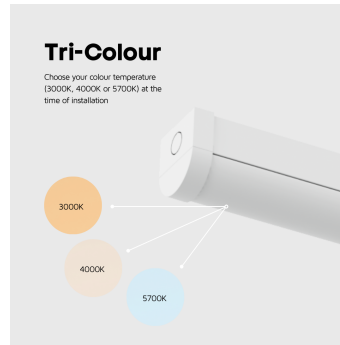

FOXTON BATTEN TRI-COLOUR 1800MM (6FT) 75W STANDARD

NET-41-11-10

Features & Benefits

- Selectable colour temperature 3000K, 4000K or 5700K
- Rear or end cable entry
- Tridonic driver as standard
- Push connector for quick and easy installation
- Diffuser comes with built-in LEDs

Key Data

Power	75W
Luminous Flux	9750lm
Colour Temperature	3000K/4000K/5700K
IP Rating	IP20
IK Rating	IK04
Dimensions	1820 x 63 x 73mm
Warranty	5 Years (Registration Required)

Compatible Accessories

NET-61-33-04	DALI Emergency Kit 3W/6W
NET-42-43-38	Merrytek Microwave Sensor IP65 20mm Knock Out
NET-46-16-04	Universal LED NCF / Batten Suspension Kit
NET-51-11-01	PIR Sensor (External) for Battens and NCFs
NET-51-11-03	On/Off Step Dimming Sensor (External) for Battens and NCFs

SELECTABLE COLOUR TEMPERATURE

Choose your colour temperature 3000K, 4000K or 5700K

3K

4K

5.7K