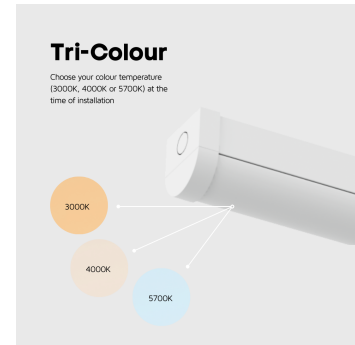

**FOXTON BATTEN TRI-COLOUR 1200MM (4FT) 20W DIMMABLE ONE4ALL**

NET-41-11-08

**Features & Benefits**

- Tridonic one4all Dimming - DALI 1 & 2 and switchDIM (Push)
- Selectable colour temperature 3000K, 4000K or 5700K
- Rear or end cable entry
- Tridonic driver as standard
- Push connector for quick and easy installation
- Diffuser comes with built-in LEDs

**Key Data**

<b>Power</b>	20W
<b>Luminous Flux</b>	2600lm
<b>Colour Temperature</b>	3000K/4000K/5700K
<b>IP Rating</b>	IP20
<b>IK Rating</b>	IK04
<b>Dimensions</b>	1220 x 63 x 73mm
<b>Warranty</b>	5 Years (Registration Required)