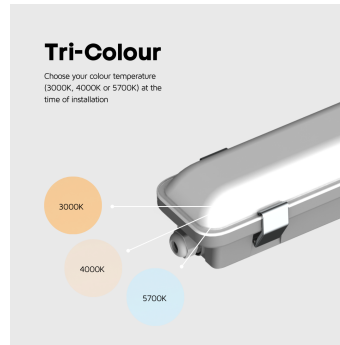

HILTON NCF TRI-COLOUR 1500MM (5FT) 48W/60W STANDARD

NET-41-11-05

Features & Benefits

- Flicker-free, 0-10V dimmable driver as standard
- Selectable power setting 48W or 60W
- Selectable colour temperature 3000K, 4000K or 5700K
- Diffuser comes with built-in LEDs
- Tamper-proof fixings
- IP65 and IK10 rated housing

Key Data

Power	48W/60W
Luminous Flux	6240lm/7800lm
Colour Temperature	3000K/4000K/5700K
IP Rating	IP65
IK Rating	IK08
Dimensions	1540 x 100 x 85mm
Warranty	5 Years (Registration Required)

Compatible Accessories