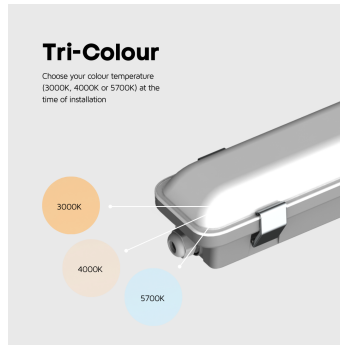

HILTON NCF TRI-COLOUR 1200MM (4FT) 24W/40W STANDARD

NET-41-11-03

Features & Benefits

- Flicker-free, 0-10V dimmable driver as standard
- Selectable power setting 24W or 40W
- Selectable colour temperature 3000K, 4000K or 5700K
- Diffuser comes with built-in LEDs
- Tamper-proof fixings
- IP65 and IK10 rated housing

Key Data

Power	24W/40W
Luminous Flux	3120lm/5200lm
Colour Temperature	3000K/4000K/5700K
IP Rating	IP65
IK Rating	IK08
Dimensions	1240 x 100 x 85mm
Warranty	5 Years (Registration Required)

Compatible Accessories