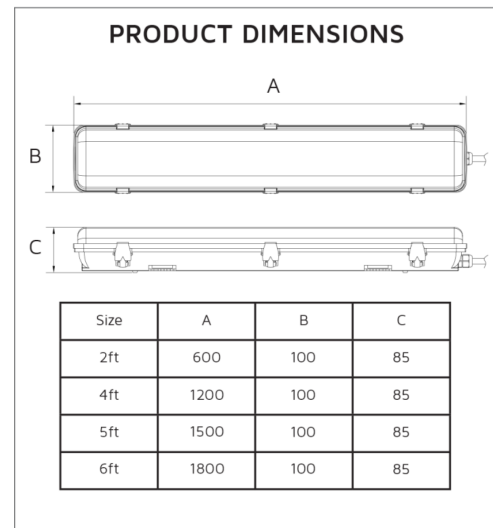

Technical Specifications

Input Voltage (AC)	220-240V
Power Factor	>0.90
Luminaire Efficacy	130lm/W
LED Manufacturer	Jingrui
LED Type	SMD 2835
No. of LEDs	240
Driver Manufacturer	BOKE
Driver Output Voltage (DC)	24-42V
Total Circuit Power (W)	24W/40W
Electrical Class	1
Colour Rendering	>80 CRI
Lamp Viewing Angle	120°
Dimmable	No
Flicker-Free	Yes
Operating Temp.	-10°C to +40°C
Lifespan LM80	50,000 Hours
UGR Rating	More than 22
Weight	1.700Kg
Manufacturer	Senselight
Fire Rating	V2
Housing Colour	Grey
Housing Material	Polycarbonate
Diffuser Material	Polycarbonate
Dimming Input Type	0-10V as Standard

Other Options

Description	
NET-41-11-03	Hilton NCF Tri-Colour 1200mm (4ft) 24W/40W Standard
NET-41-12-03	Hilton NCF Tri-Colour 1200mm (4ft) 24W/40W Emergency
NET-41-12-04	Hilton NCF Tri-Colour 1200mm (4ft) 24W/40W Self Test Emergency
NET-41-11-20	Hilton NCF Tri-Colour 1200mm (4ft) 40W Dimmable one4all
NET-41-12-09	Hilton NCF Tri-Colour 1200mm (4ft) 40W Dimmable Emergency
NET-41-12-20	Hilton NCF Tri-Colour 1200mm (4ft) 40W Dimmable DALI Emergency
NET-41-11-28	Hilton NCF Tri-Colour 1200mm (4ft) 24W/40W Step Dimming PIR Sensor
NET-41-12-28	Hilton NCF Tri-Colour 1200mm (4ft) 24W/40W Step Dimming PIR Sensor Emergency
NET-41-11-29	Hilton NCF Tri-Colour 1200mm (4ft) 24W/40W Step Dimming Microwave Sensor
NET-41-12-29	Hilton NCF Tri-Colour 1200mm (4ft) 24W/40W Step Dimming Microwave Sensor Emergency

NET LED Lighting

Buckingham Business Park, 300 Anderson Road,
Swavesey, Cambridge, CB24 4UQ

ORDER BY 6PM
FOR NEXT DAY DELIVERY