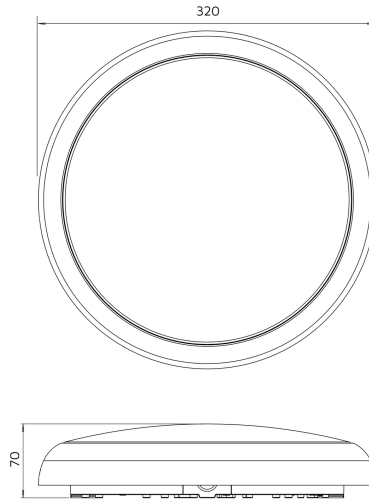

Technical Specifications

Input Voltage (AC)	220-240V
Power Factor	>0.8
Luminaire Efficacy	100lm/w
LED Manufacturer	Jingrui
LED Type	SMD 2835
No. of LEDs	56
Total Circuit Power (w)	12W/18W
Electrical Class	2
Colour Rendering	>80 CRI
Lamp Viewing Angle	120°
Dimmable	No
Operating Temp.	0°C to +40°C
Lifespan LM80	30,000 Hours
UGR Rating	>22
Weight	0.682Kg
Manufacturer	Senselite Co. Ltd
Fire Rating	V2
Hours Maintained	3 Hours
Luminous Flux Factor	8.5% at 12W/6% at 18W
Self Test	Manual or Self Test selectable
Housing Colour	White
Housing Material	Polycarbonate
Battery Pack	LiFePO4
Battery Warranty	1 Year Warranty
Diffuser Material	Polycarbonate
Emergency Kit	3 Year Warranty
Emergency Operation	>3H
Emergency Pack	Streamer

Other Options

Description	
NET-41-06-02	Shelford Slim Bulkhead Tri-Colour IP65 12W/18W Standard
NET-41-06-04	Shelford Slim Bulkhead Tri-Colour IP65 12W/18W Emergency
NET-41-06-06	Shelford Slim Bulkhead Tri-Colour IP65 12W/18W Microwave Sensor
NET-41-06-08	Shelford Slim Bulkhead Tri-Colour IP65 12W/18W Microwave Sensor Emergency

NET LED Lighting

Buckingham Business Park, 300 Anderson Road,
Swavesey, Cambridge, CB24 4UQ

ORDER BY 6PM
FOR NEXT DAY DELIVERY