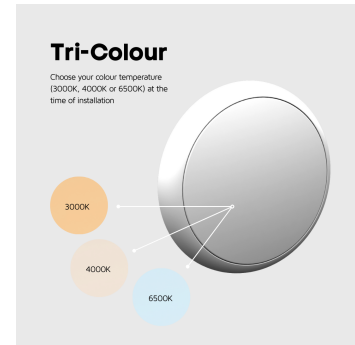

## SHELFORD SLIM BULKHEAD TRI-COLOUR IP65 12W/18W EMERGENCY

NET-41-06-04

### Key Data

<b>Power</b>	12W/18W
<b>Luminous Flux</b>	1600lm/1800lm/1700lm (at 18W)
<b>Colour Temperature</b>	3000K/4000K/6500K
<b>IP Rating</b>	IP65
<b>Dimensions</b>	Ø320 x 70mm
<b>Warranty</b>	3 Years

## SELECTABLE COLOUR TEMPERATURE

Choose your colour temperature 3000K, 4000K or 6500K

**NEW**