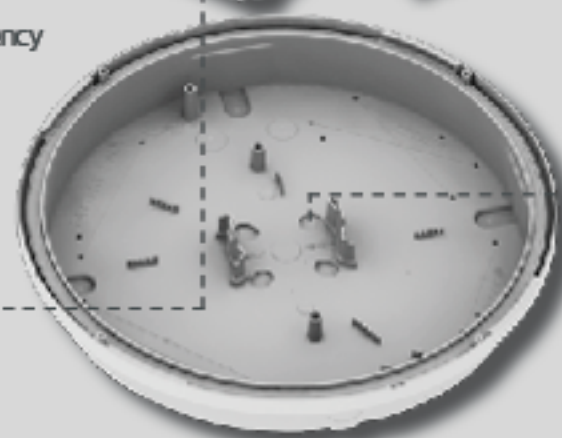

## INTEGRAL MICROWAVE SENSOR

Featuring a 2-10m detection range and 5sec to 10min hold time

*Microwave Sensor options only*

## PUSH CONNECTOR

Reduce installation time with easy-to-use push fit terminals

## 5 CABLE ENTRY POINTS

Reduce installation time with multiple entry points at the side and rear for easy wiring