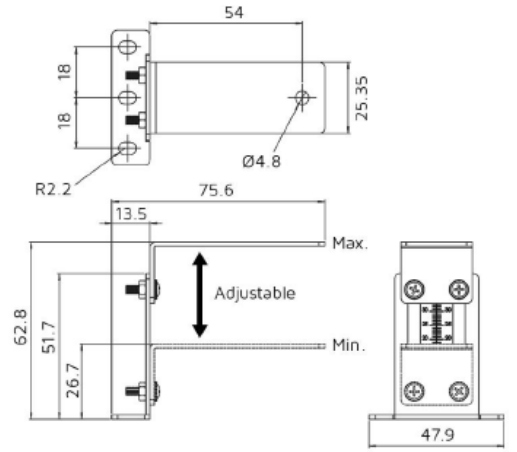

BURGESS ADJUSTABLE Z CLIPS

NET-39-16-05

Features & Benefits

- Allow for Kingston Panels to be compatible with Burgess or SS ceilings
- Adjust the height of the bracket from 26.7-62.8mm

Key Data

Dimensions
Warranty

75.6 x 26.7-62.8 (adjustable) x 47.9mm
3 Years

NET LED Lighting

Buckingway Business Park, 300 Anderson Road,
Swavesey, Cambridge, CB24 4UQ

T: 01223 851505 | sales@netled.co.uk | www.netled.co.uk

ORDER BY 6PM
FOR NEXT DAY DELIVERY

Technical Specifications

Manufacturer Lumlux Corp.
Product Fixing Method Pull Up

All units are in mm

Other Options

Description	
NET-39-16-05	Burgess Adjustable Z Clips

NET LED Lighting

Buckingway Business Park, 300 Anderson Road,
Swavesey, Cambridge, CB24 4UQ