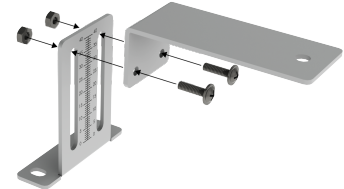

BURGESS ADJUSTABLE Z CLIPS

NET-39-16-05

Features & Benefits

- Allow for Kingston Panels to be compatible with Burgess or SS ceilings
- Adjust the height of the bracket from 26.7-62.8mm

Key Data

Dimensions
Warranty

75.6 x 26.7-62.8 (adjustable) x 47.9mm
3 Years

NET LED Lighting

Buckingway Business Park, 300 Anderson Road,
Swavesey, Cambridge, CB24 4UQ

T: 01223 851505 | sales@netled.co.uk | www.netled.co.uk

ORDER BY 6PM
FOR NEXT DAY DELIVERY

Technical Specifications

Manufacturer Lumlux Corp.
Product Fixing Method Pull Up

All units are in mm

Other Options

Description	
NET-39-16-05	Burgess Adjustable Z Clips

NET LED Lighting

Buckingway Business Park, 300 Anderson Road,
Swavesey, Cambridge, CB24 4UQ