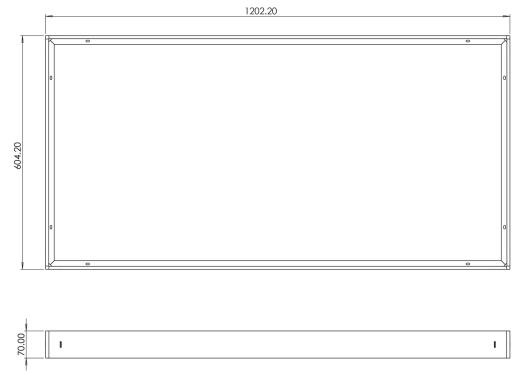

PANEL SURFACE BOX 1200X600MM

NET-39-03-43

Key Data

Dimensions

1200 x 600mm

NET LED Lighting

Buckingway Business Park, 300 Anderson Road,
Swavesey, Cambridge, CB24 4UQ

T: 01223 851505 | sales@netled.co.uk | www.netled.co.uk

ORDER BY 6PM
FOR NEXT DAY DELIVERY

Technical Specifications

Manufacturer Lumlux Corp.
Frame Colour White

Other Options

Description	
NET-39-03-39	Panel Surface Box 600x600mm
NET-39-03-41	Panel Surface Box 1200x300mm
NET-39-03-43	Panel Surface Box 1200x600mm