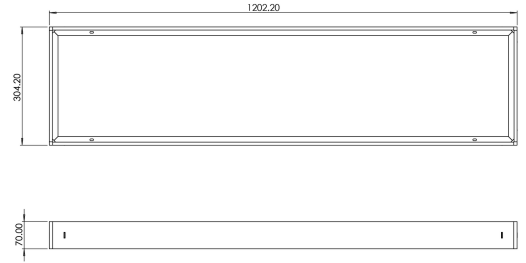

PANEL SURFACE BOX 1200X300MM

NET-39-03-41

**Key Data**

**Dimensions**

1200 x 300mm

**NET LED Lighting**

Buckingway Business Park, 300 Anderson Road,  
Swavesey, Cambridge, CB24 4UQ

T: 01223 851505 | [sales@netled.co.uk](mailto:sales@netled.co.uk) | [www.netled.co.uk](http://www.netled.co.uk)

## Other Options

Description	
NET-39-03-39	Panel Surface Box 600x600mm
NET-39-03-41	Panel Surface Box 1200x300mm
NET-39-03-43	Panel Surface Box 1200x600mm