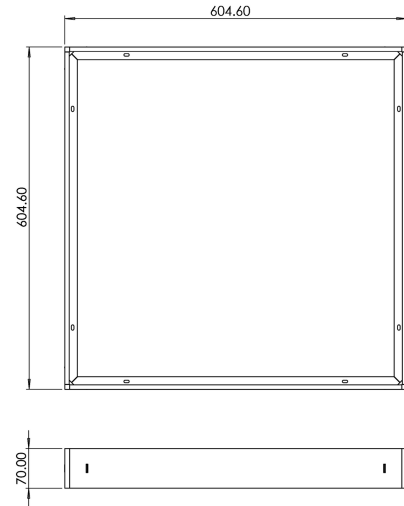

PANEL SURFACE BOX 600X600MM

NET-39-03-39

**Key Data**

**Dimensions**

600 x 600mm

**NET LED Lighting**

Buckingway Business Park, 300 Anderson Road,  
Swavesey, Cambridge, CB24 4UQ

T: 01223 851505 | [sales@netled.co.uk](mailto:sales@netled.co.uk) | [www.netled.co.uk](http://www.netled.co.uk)

## Other Options

Description	
NET-39-03-39	Panel Surface Box 600x600mm
NET-39-03-41	Panel Surface Box 1200x300mm
NET-39-03-43	Panel Surface Box 1200x600mm