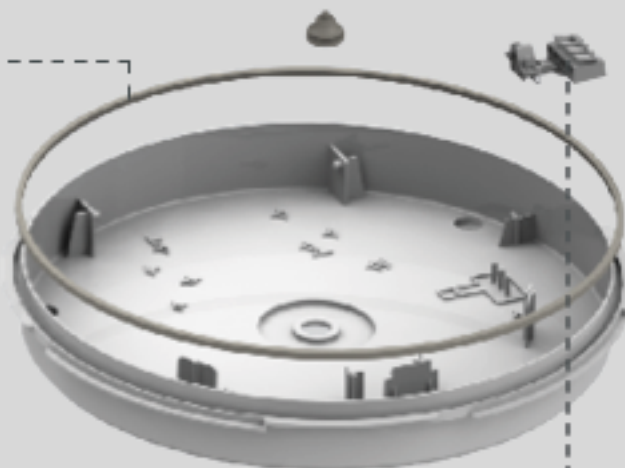

HINGED GEAR TRAY

Get easy access to wiring
and components

3K 4K 5.5K

SELECTABLE COLOUR TEMPERATURE

Choose your colour temperature
3000K, 4000K or 5500K

NEW

MANUAL OR SELF TEST EMERGENCY SELECTABLE

Choose between manual
emergency or self test emergency
at the time of installation

TRIDONIC PREMIUM DIMMABLE DRIVER

Customise lighting levels
and reduce electricity consumption

Dimmable options only

Emergency options only

0, 10 OR 25% STANDBY MODE

Reduce unnecessary energy
consumption by avoiding lighting
in areas that don't need it

Microwave Sensor options only

IP65 RATED GASKET

Protect your fitting from
water and dust

PUSH CONNECTOR

Reduce installation time
with easy-to-use push fit
terminals