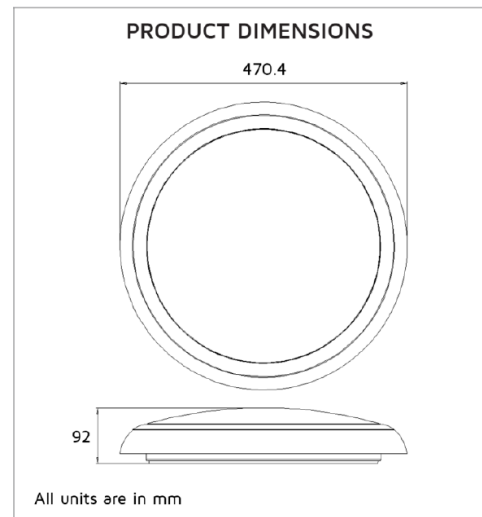

Technical Specifications

Input Voltage (AC)	220-240V
Power Factor	>0.9
Luminaire Efficacy	100lm/w
LED Manufacturer	Jingrui
LED Type	SMD 2835
No. of LEDs	156
Driver Manufacturer	Tridonic Premium Series
Driver Output Voltage (DC)	36-42V
Total Circuit Power (w)	20W +/- 1.5W
Electrical Class	2
Colour Rendering	>80 CRI
Lamp Viewing Angle	115°
Dimmable	Yes
Operating Temp.	-15°C to +45°C
Lifespan LM80	50,000 Hours
UGR Rating	More than 19
Weight	2.01Kg
Manufacturer	NET LED Lighting
Fire Rating	V2
Housing Colour	White
Housing Material	Polycarbonate
Diffuser Material	Polycarbonate
Dimming Input Type	one4all Dimming - DALI 1 & 2 and switchDIM (Push)

Other Options

Description	
NET-33-06-31	Yaxley Slim Circular Tri-Colour IP65 14W/20W Standard
NET-33-06-33	Yaxley Slim Circular Tri-Colour IP65 14W/20W Emergency
NET-33-35-33	Yaxley Slim Circular Tri-Colour IP65 14W/20W Self Test Emergency
NET-33-06-35	Yaxley Slim Circular Tri-Colour IP65 14W/20W Microwave Sensor
NET-33-06-37	Yaxley Slim Circular Tri-Colour IP65 14W/20W Microwave Sensor Emergency
NET-33-06-38	Yaxley Slim Circular Tri-Colour IP65 20W Dimmable one4all
NET-33-06-39	Yaxley Slim Circular Tri-Colour IP65 20W Dimmable Emergency
NET-33-06-26	Yaxley Slim Circular Tri-Colour IP65 20W Dimmable Self Test Emergency
NET-33-06-28	Yaxley Slim Circular Tri-Colour IP65 20W Dimmable DALI Emergency
NET-33-06-29	Yaxley Slim Circular Tri-Colour IP65 14W/20W Microwave Sensor Self Test Emergency

NET LED Lighting

Buckingham Business Park, 300 Anderson Road,
Swavesey, Cambridge, CB24 4UQ

ORDER BY 6PM
FOR NEXT DAY DELIVERY