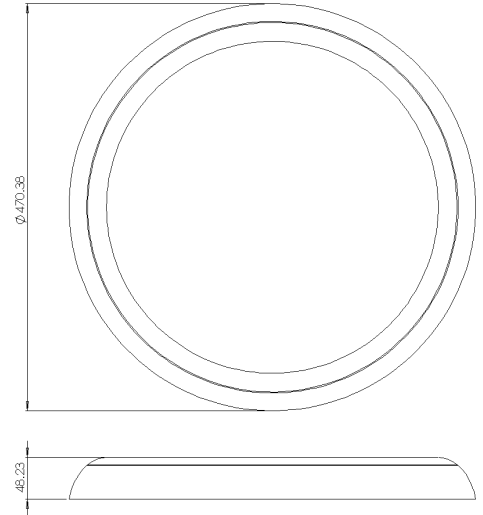

POLISHED CHROME RING FOR YAXLEY SLIM CIRCULARS

NET-33-06-02

NET LED Lighting

Buckingway Business Park, 300 Anderson Road,
Swavesey, Cambridge, CB24 4UQ

T: 01223 851505 | sales@netled.co.uk | www.netled.co.uk

ORDER BY 6PM
FOR NEXT DAY DELIVERY

Technical Specifications

Manufacturer NET LED Lighting
Housing Colour Chrome

Other Options

Description	
NET-33-06-02	Polished Chrome Ring for Yaxley Slim Circulars

NET LED Lighting