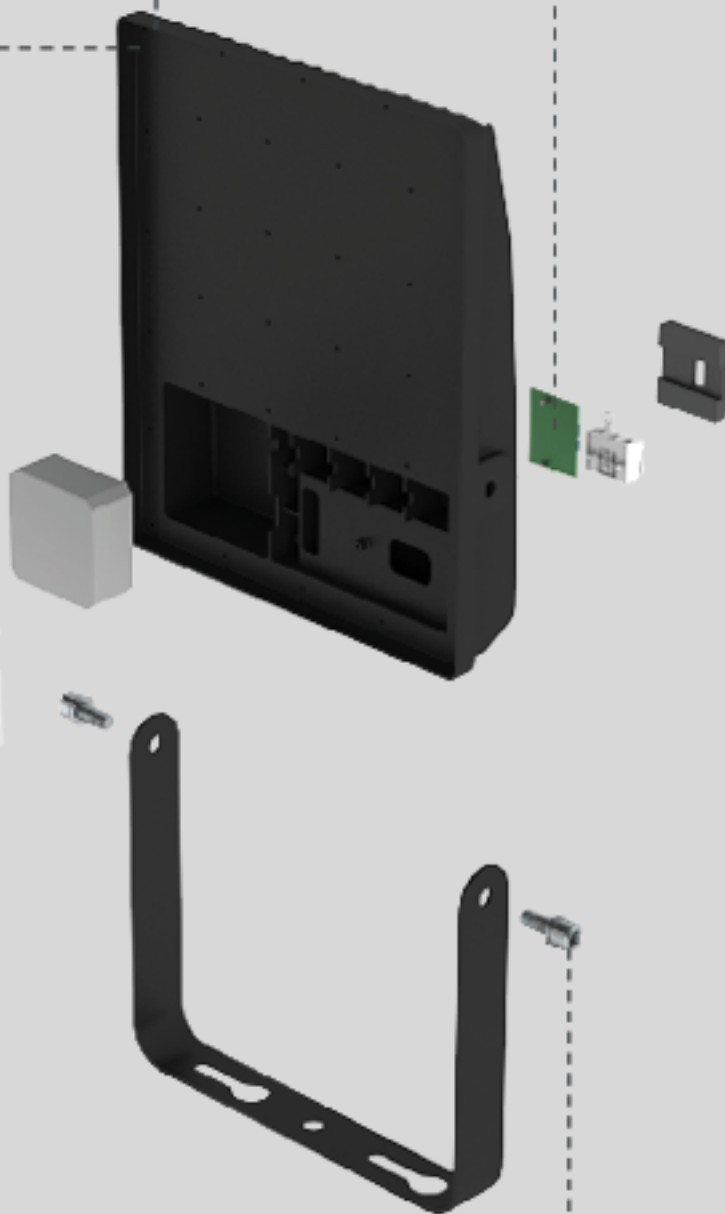

RAMSEY MARINE GRADE DUAL WATTAGE FLOOD LIGHT 6000K 100W/150W

NET-23-04-01

Features & Benefits

- Marine Grade coating protects the fitting from harsh weather and sea salt - ideal for coastal applications
- Choose between 100W or 150W at the time of installation
- IP66 and IK10 rated housing
- Optional 2-in-1 Motion and Photocell Sensor available

Key Data

Power	100W/150W
Luminous Flux	14000lm/21000lm
Colour Temperature	6000K
IP Rating	IP66
IK Rating	IK10
Dimensions	293 x 255 x 53mm
Warranty	5 Years (Registration Required)

Compatible Accessories

NET-42-04-39	2-in-1 Motion and Photocell Sensor for Ramsey Marine Grade Flood Lights
NET-51-04-59	Photocell Kit for Outdoor Lighting

SELECTABLE POWER SETTING

Choose between 100W/150W or 200W/240W at the time of installation

6K

6000K COLOUR TEMPERATURE

Bright and crisp light best used for industrial spaces

TOOL-FREE BOLTS

Set the angle of the flood light without the need for tools