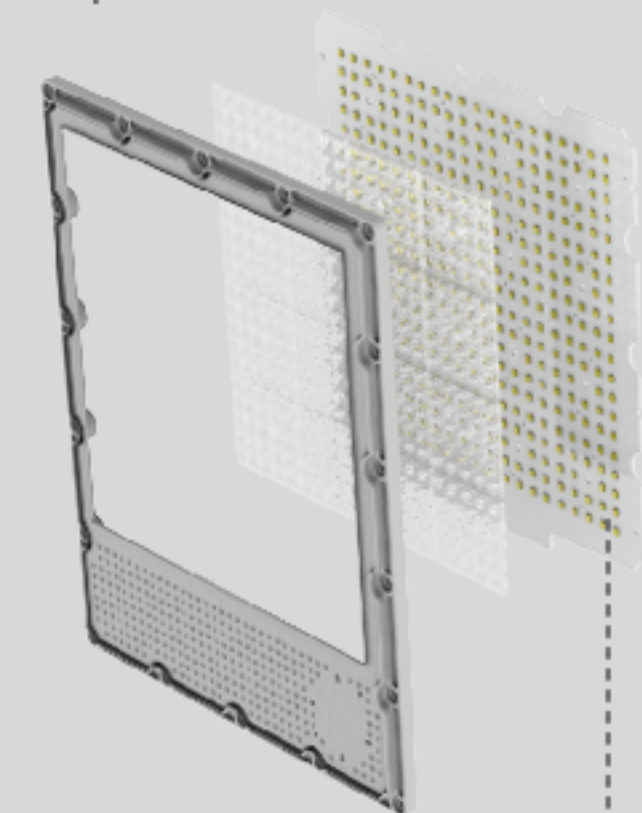

RAMSEY MARINE GRADE DUAL WATTAGE FLOOD LIGHT 6000K 100W/150W

NET-23-04-01

Features & Benefits

- Marine Grade coating protects the fitting from harsh weather and sea salt - ideal for coastal applications
- Choose between 100W or 150W at the time of installation
- IP66 and IK10 rated housing
- Optional 2-in-1 Motion and Photocell Sensor available

Key Data

Power	100W/150W
Luminous Flux	14000lm/21000lm
Colour Temperature	6000K
IP Rating	IP66
IK Rating	IK10
Dimensions	293 x 255 x 53mm
Warranty	5 Years (Registration Required)

Compatible Accessories

NET-42-04-39	2-in-1 Motion and Photocell Sensor for Ramsey Marine Grade Flood Lights
NET-51-04-59	Photocell Kit for Outdoor Lighting

Other Options

Description	
NET-23-04-01	Ramsey Marine Grade Dual Wattage Flood Light 6000K 100W/150W
NET-23-04-02	Ramsey Marine Grade Dual Wattage Flood Light 6000K 200W/240W

NET LED Lighting

Buckingham Business Park, 300 Anderson Road,
Swavesey, Cambridge, CB24 4UQ

SELECTABLE POWER SETTING

Choose between 100W/150W or 200W/240W at the time of installation

6K

6000K COLOUR TEMPERATURE

Bright and crisp light best used for industrial spaces

TOOL-FREE BOLTS

Set the angle of the flood light without the need for tools