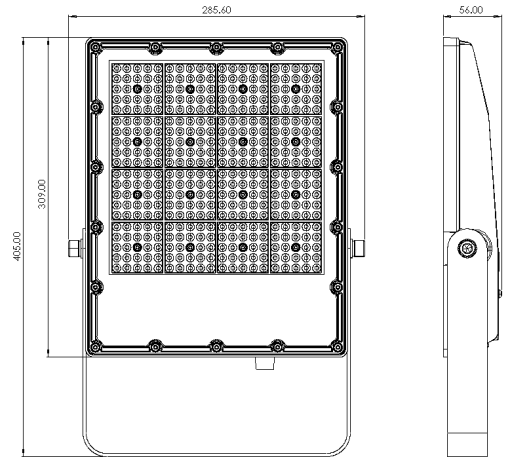

Technical Specifications

Input Voltage (AC)	220-240V
Power Factor	0.95
Luminaire Efficacy	140lm/W
LED Manufacturer	Sanan
LED Type	SMD 3030
No. of LEDs	210
Driver Manufacturer	Tomcarline
Total Circuit Power (W)	100W/150W
Electrical Class	1
Colour Rendering	>70Ra
Lamp Viewing Angle	90°
Dimmable	No
Operating Temp.	-15°C to +50°C
Lifespan LM80	50,000 Hours
UGR Rating	27
Manufacturer	FYTLED Co. Ltd.
Fire Rating	V0
Power Frequency	50/60Hz
Housing Colour	Black
Housing Material	Aluminium Alloy
Diffuser Material	Polycarbonate

Other Options

Description	
NET-23-04-01	Ramsey Marine Grade Dual Wattage Flood Light 6000K 100W/150W
NET-23-04-02	Ramsey Marine Grade Dual Wattage Flood Light 6000K 200W/240W

NET LED Lighting

Buckingham Business Park, 300 Anderson Road,
Swavesey, Cambridge, CB24 4UQ

ORDER BY 6PM
FOR NEXT DAY DELIVERY