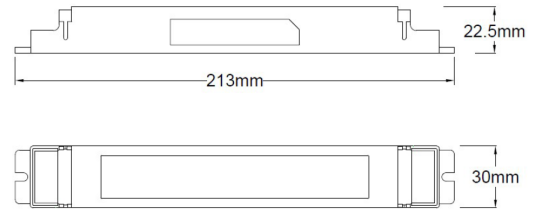

LITEPLAN DALI EMERGENCY KIT 5W

NET-19-33-17

Key Data

Power	5W
IP Rating	IP20
Dimensions	165 x 45 x 29mm
Warranty	3 Years

NET LED Lighting

Buckingham Business Park, 300 Anderson Road,
Swavesey, Cambridge, CB24 4UQ

T: 01223 851505 | sales@netled.co.uk | www.netled.co.uk

ORDER BY 6PM
FOR NEXT DAY DELIVERY

Technical Specifications

Input Voltage (AC)	230-240V
Total Circuit Power (w)	5W
Operating Temp.	0°C to +45°C
Weight	700g
Manufacturer	Liteplan
Battery Cut Off	3
Hours Maintained	>3H
Output Power	5W
Output Voltage	85-300V
Recharge Period	24H
Self Test	No
Housing Colour	White
Housing Material	Polycarbonate
Battery Pack	3 x 4.5Ah D Ni-Cd 3.6V
Battery Warranty	1 Year