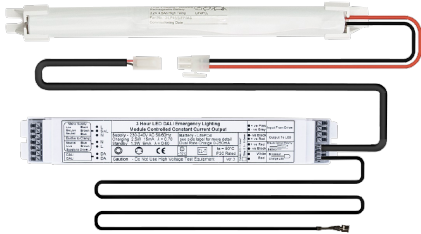

LITEPLAN DALI EMERGENCY KIT 5W

NET-19-33-17

Key Data

Power	5W
IP Rating	IP20
Dimensions	165 x 45 x 29mm
Warranty	3 Years

NET LED Lighting

Buckingham Business Park, 300 Anderson Road,
Swavesey, Cambridge, CB24 4UQ

T: 01223 851505 | sales@netled.co.uk | www.netled.co.uk

ORDER BY 6PM
FOR NEXT DAY DELIVERY

Technical Specifications

Input Voltage (AC)	230-240V
Total Circuit Power (w)	5W
Operating Temp.	0°C to +45°C
Weight	700g
Manufacturer	Liteplan
Battery Cut Off	3
Hours Maintained	>3H
Output Power	5W
Output Voltage	85-300V
Recharge Period	24H
Self Test	No
Housing Colour	White
Housing Material	Polycarbonate
Battery Pack	3 x 4.5Ah D Ni-Cd 3.6V
Battery Warranty	1 Year

Fixing Centres 207mm

Other Options

Description	
NET-19-33-17	Liteplan DALI Emergency Kit 5W
NET-61-33-01	Foxlux Self Test Emergency Kit 5W
NET-50-12-10	Manual/Self Test Emergency Selectable LED Converter 2.5W
NET-61-33-05	DALI Emergency Kit 3W/6W