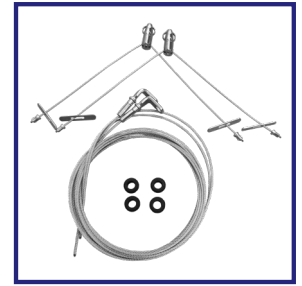

3H EMERGENCY & SELF TEST EMERGENCY OPTIONS

DIMMABLE OPTIONS INCLUDING BLUETOOTH

INTEGRAL MICROWAVE SENSOR OPTIONS

Part Numbers

Trinity Surface Linear 4ft 23W/32W

Part Number	Description
NET-41-11-30	Standard
NET-41-11-32	Emergency
NET-41-11-34	Self Test Emergency
NET-41-11-36	Dimmable
NET-41-11-38	Dimmable Emergency
NET-41-11-31	Dimmable Self Test Emergency
NET-41-11-33	Dimmable DALI Emergency
NET-41-11-35	Microwave Sensor
NET-41-11-37	Microwave Sensor Emergency
NET-41-11-39	Microwave Sensor Self Test Emergency