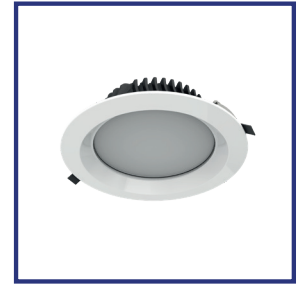

4" 7W Standard
NET-49-05-72